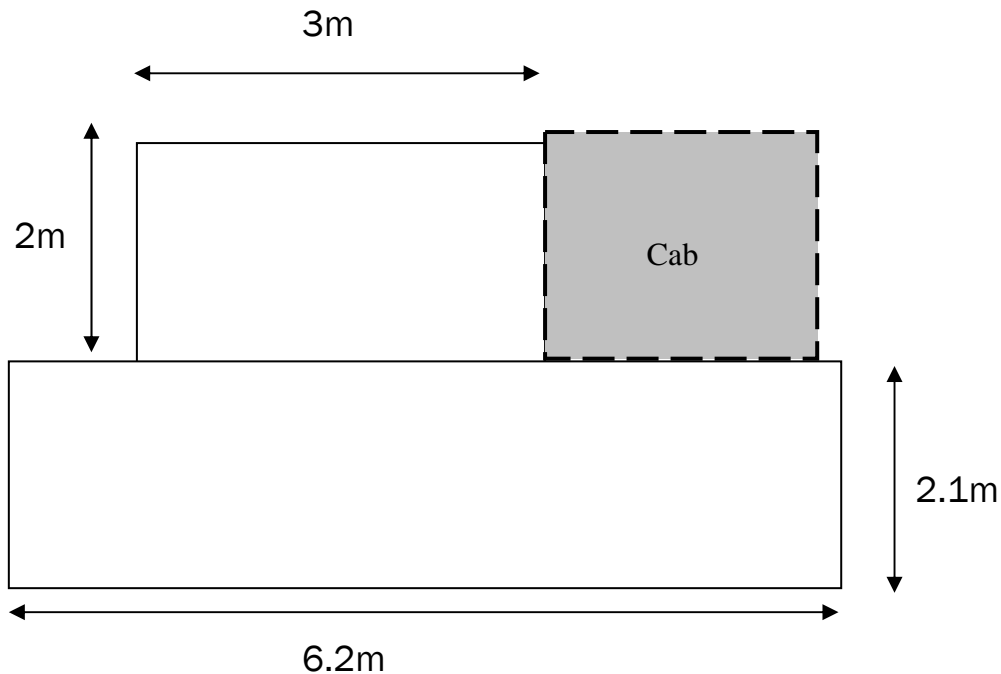

The Mobilestage - Dimensions

Stage Height (approx) 0.9m

The 3m x 2m section is inside the vehicle

The 6.2m x 2.1m section is under the inflatable canopy

A 1.8m deep extension (at a lower height) is available at additional cost